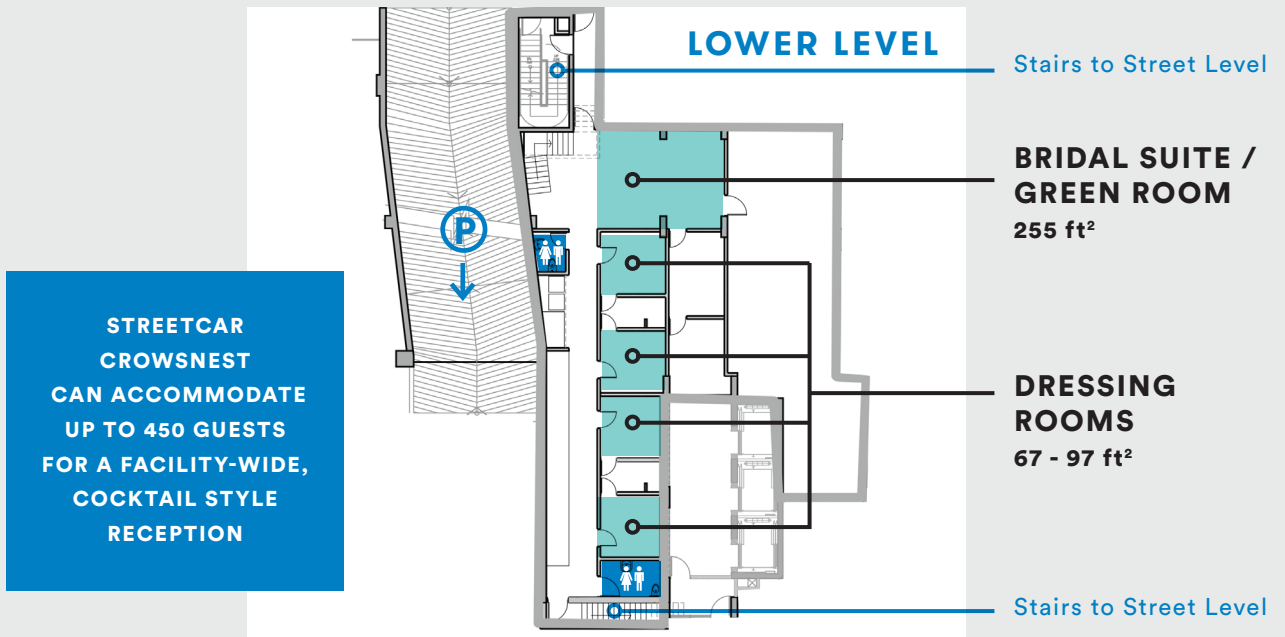

STREETCAR CROWSNEST FLOOR PLANS

STREETCAR / CROWSNEST

STREETCAR CROWSNEST CAN ACCOMMODATE UP TO 450 GUESTS FOR A FACILITY-WIDE, COCKTAIL STYLE RECEPTION