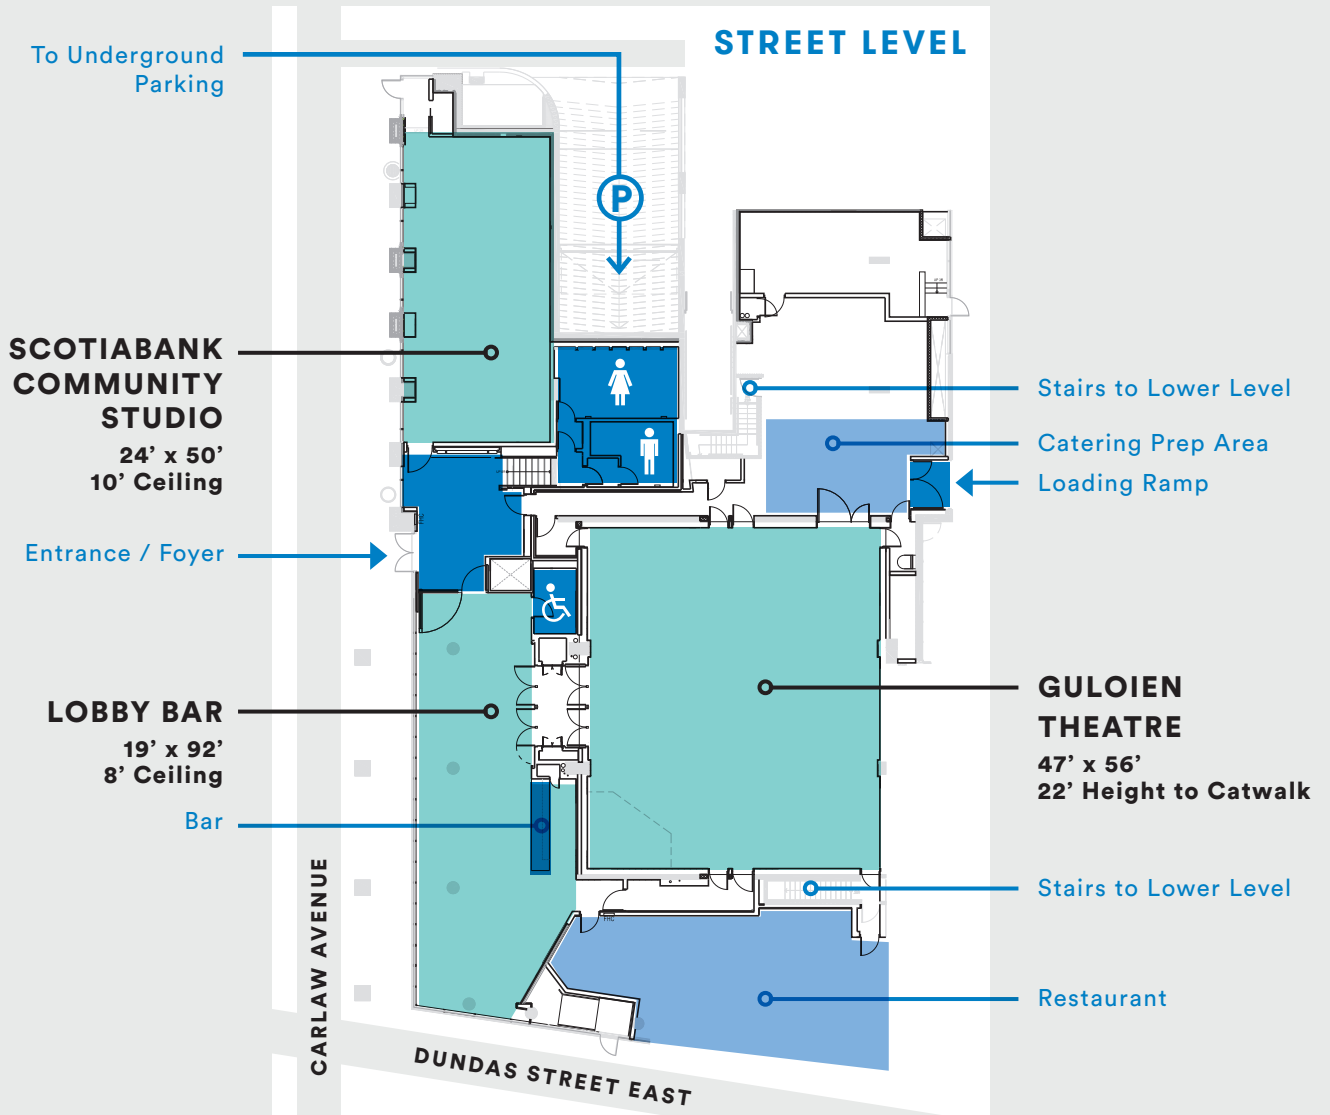

STREETCAR CROWSNEST FLOOR PLANS

STREETCAR / CROWSNEST

STREETCAR CROWSNEST CAN ACCOMMODATE UP TO 450 GUESTS FOR A FACILITY-WIDE, COCKTAIL STYLE RECEPTION